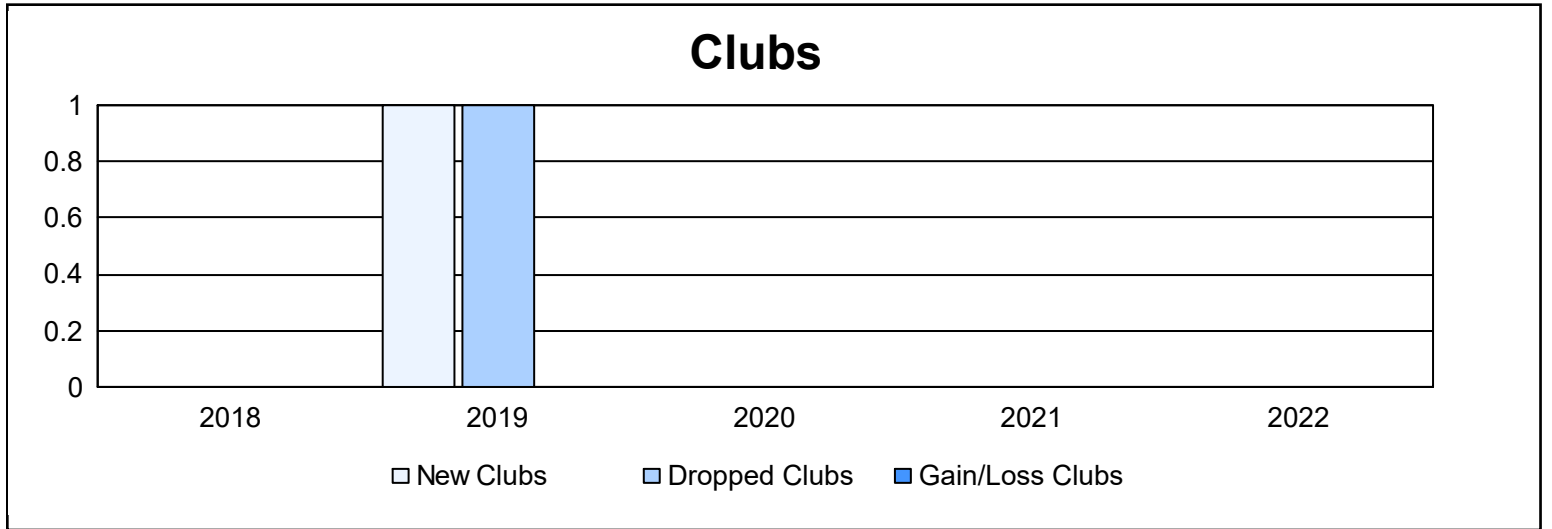

Year	New Clubs	Dropped Clubs	Gain/ Loss Clubs	New Members	Charter Members	Reinstate Members	Transfer Members	Total Member Added	Total Members Dropped	Gain/ Loss Members
2017-2018	0	0	0	25	0	0	1	26	59	-33
2018-2019	1	1	0	58	25	1	0	84	59	25
2019-2020	0	0	0	26	0	1	0	27	53	-26
2020-2021	0	0	0	15	0	1	0	16	42	-26
2021-2022	0	0	0	32	0	56	1	89	99	-10
<b>Average</b>	<b>0</b>	<b>0</b>	<b>0</b>	<b>31</b>	<b>5</b>	<b>12</b>	<b>0</b>	<b>48</b>	<b>62</b>	<b>-14</b>

### Membership Composition June 2022 Cumulative