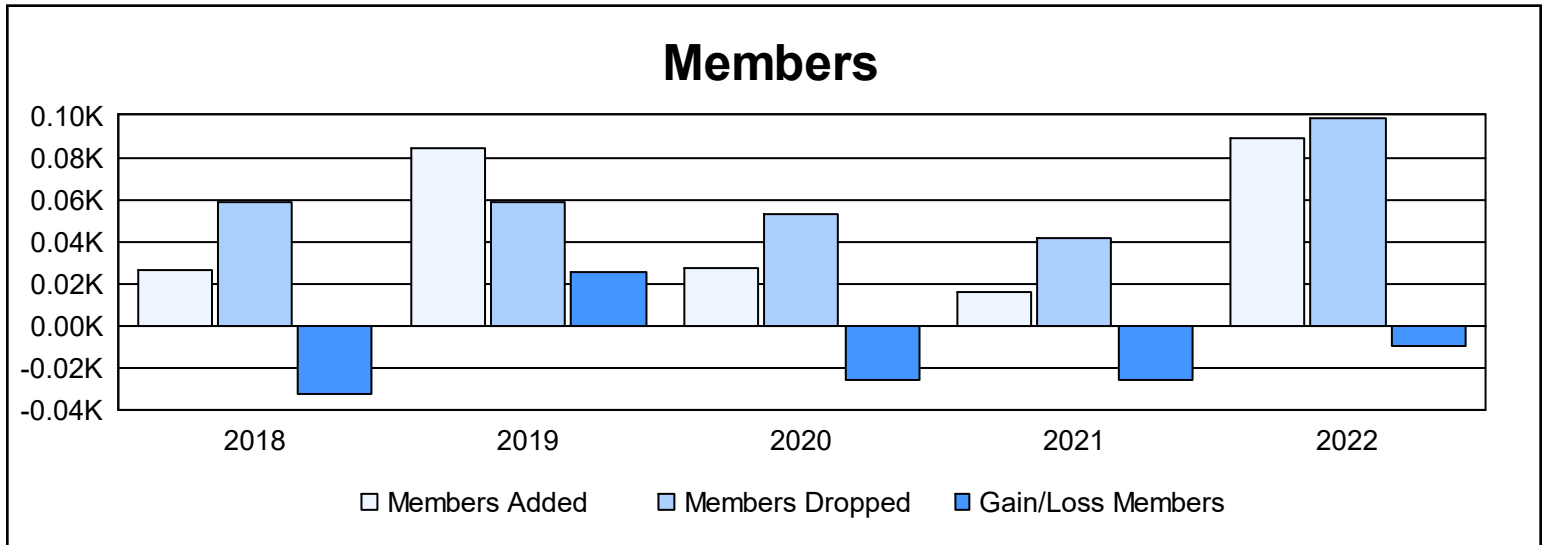

Year	New Clubs	Dropped Clubs	Gain/ Loss Clubs	New Members	Charter Members	Reinstate Members	Transfer Members	Total Member Added	Total Members Dropped	Gain/ Loss Members
2017-2018	0	0	0	25	0	0	1	26	59	-33
2018-2019	1	1	0	58	25	1	0	84	59	25
2019-2020	0	0	0	26	0	1	0	27	53	-26
2020-2021	0	0	0	15	0	1	0	16	42	-26
2021-2022	0	0	0	32	0	56	1	89	99	-10
<b>Average</b>	<b>0</b>	<b>0</b>	<b>0</b>	<b>31</b>	<b>5</b>	<b>12</b>	<b>0</b>	<b>48</b>	<b>62</b>	<b>-14</b>

### Membership Composition June 2022 Cumulative