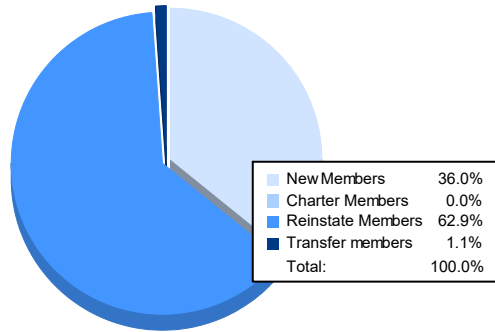

Year	New Clubs	Dropped Clubs	Gain/ Loss Clubs	New Members	Charter Members	Reinstate Members	Transfer Members	Total Member Added	Total Members Dropped	Gain/ Loss Members
2017-2018	0	0	0	25	0	0	1	26	59	-33
2018-2019	1	1	0	58	25	1	0	84	59	25
2019-2020	0	0	0	26	0	1	0	27	53	-26
2020-2021	0	0	0	15	0	1	0	16	42	-26
2021-2022	0	0	0	32	0	56	1	89	99	-10
<b>Average</b>	<b>0</b>	<b>0</b>	<b>0</b>	<b>31</b>	<b>5</b>	<b>12</b>	<b>0</b>	<b>48</b>	<b>62</b>	<b>-14</b>

### Membership Composition June 2022 Cumulative